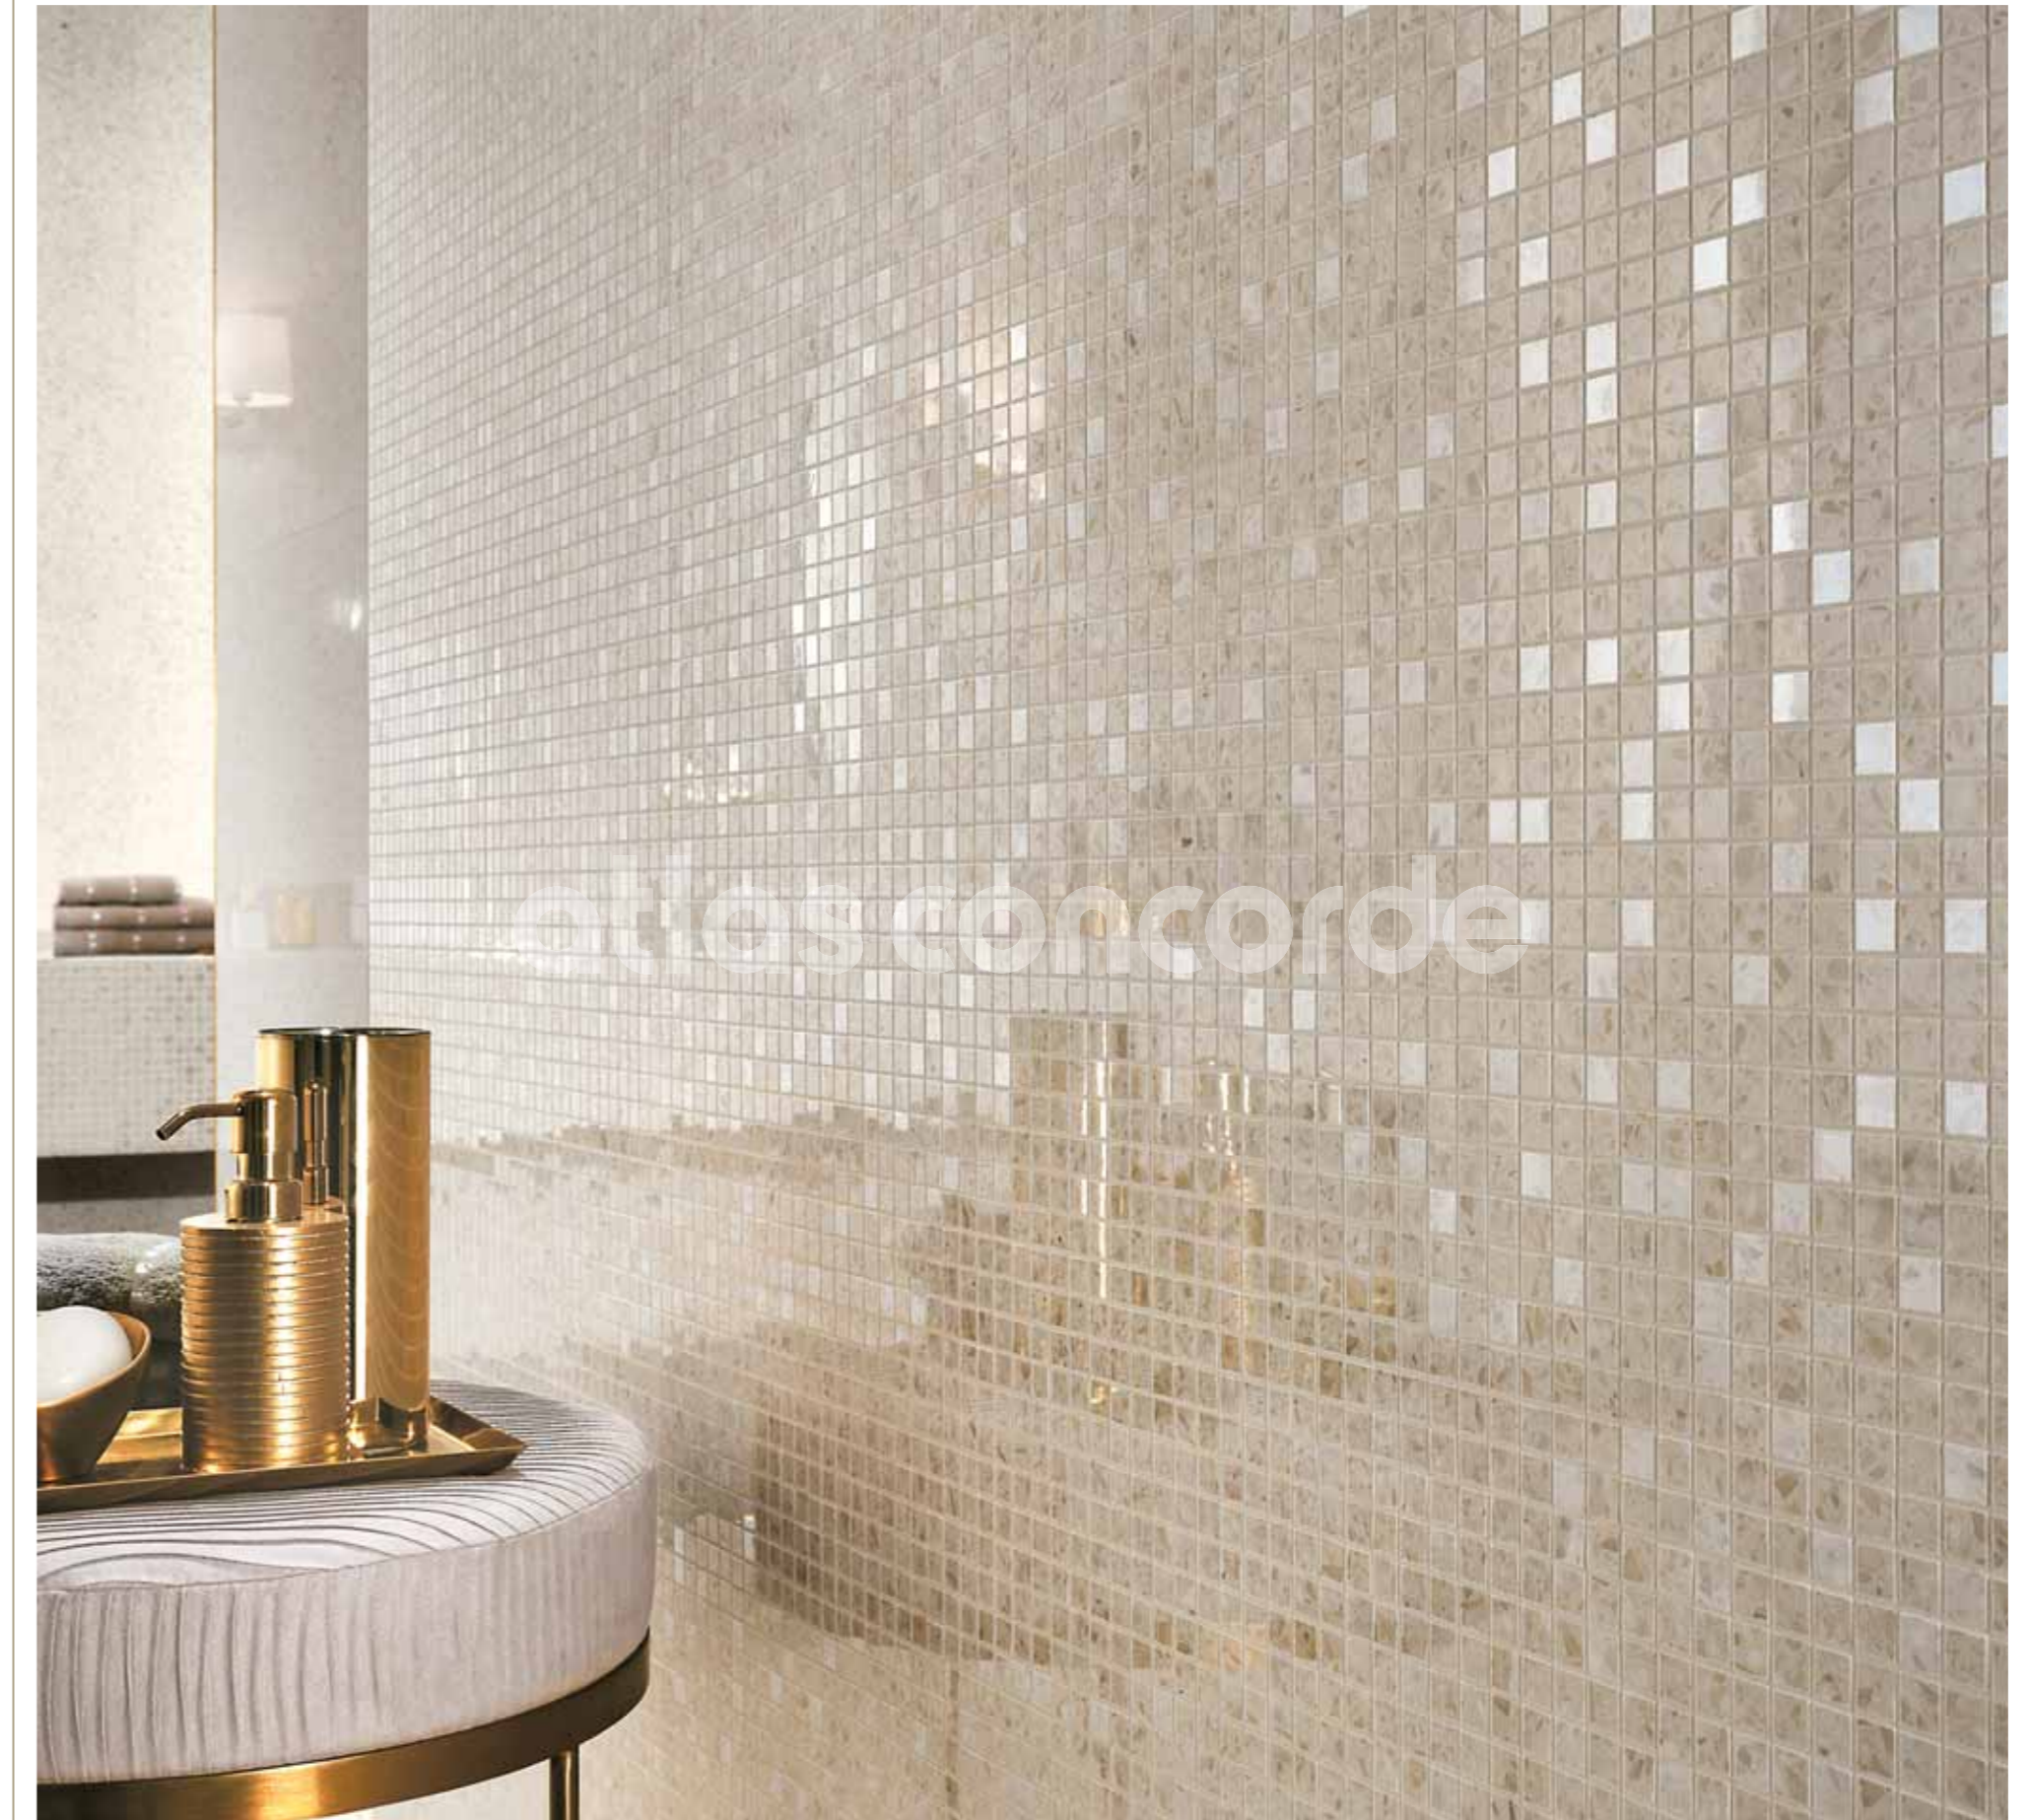

atlas concorde

MARVEL GEMS

LOUNGE BAR

MARVEL GEMS ITEMS
PORCELAIN TILES
Marvel Terrazzo Pearl Matt

MARVEL STONE ITEMS
PORCELAIN TILES
Marvel Bianco Dolomite

EXCLUSIVE CLASS

Estrema raffinatezza

A modern take on the classic theme of Venetian Terrace adds a touch of class to floors and walls in modern reception and hospitality areas. The porcelain stoneware tiles are proposed in a warm grey flecked with dark brown inserts having a marble effect, which coordinates with tiles from the Marvel project.