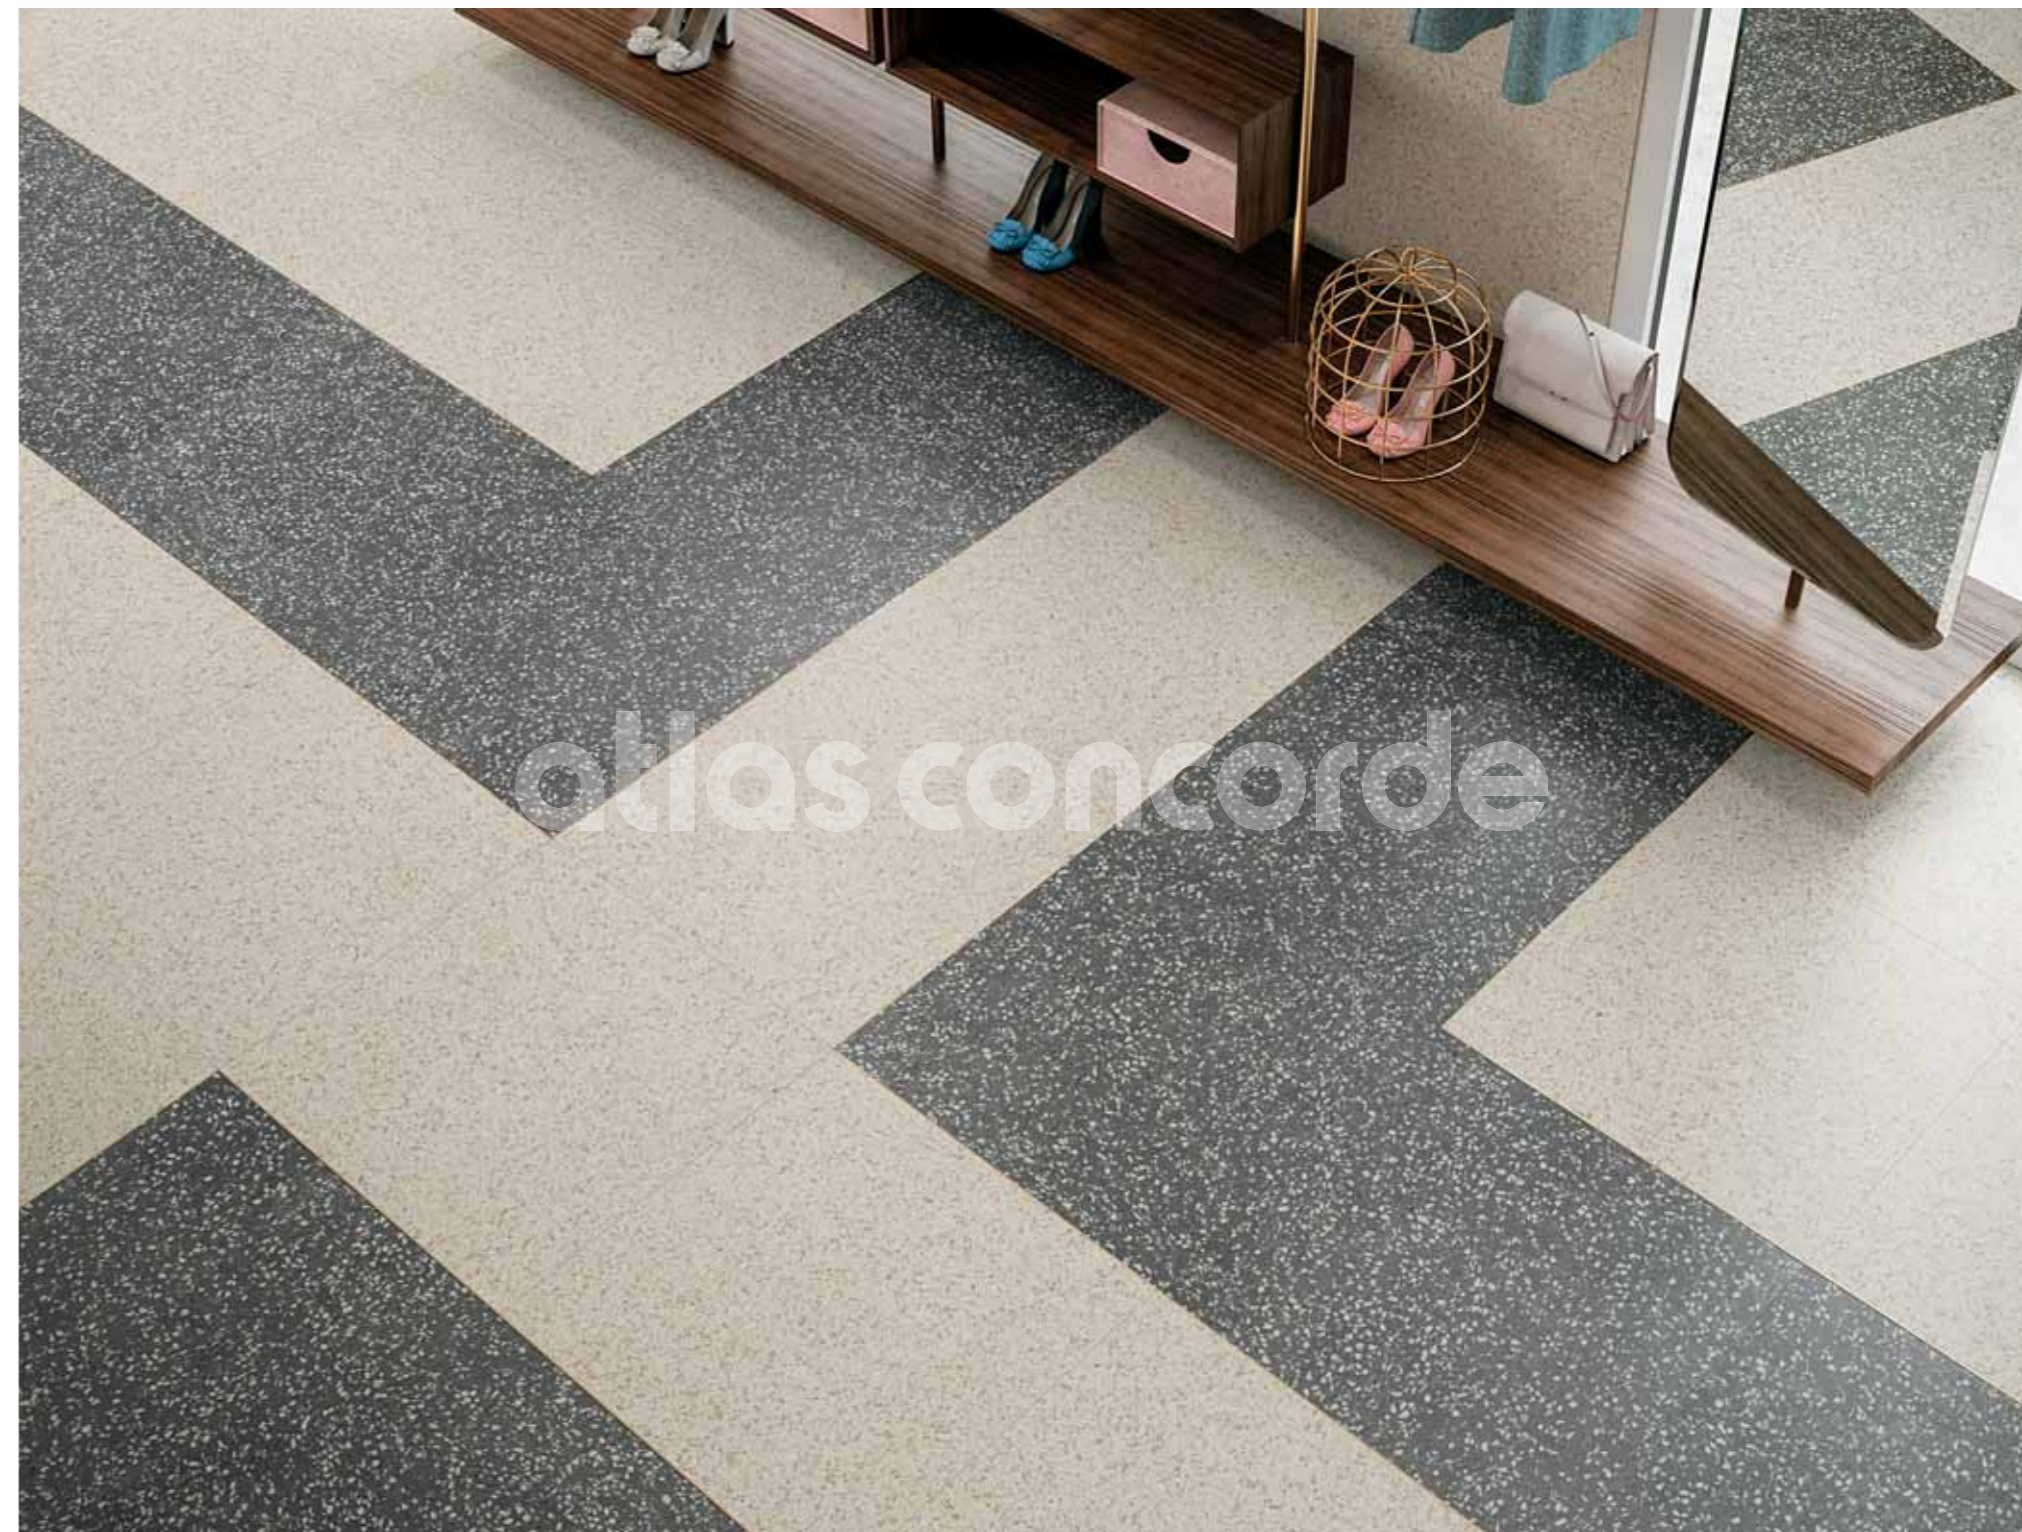

MARVEL STONE ITEMS

PORCELAIN TILES

Marvel Bianco Dolomite Lappato 75x150 cm / 29^{1/2}"x59"