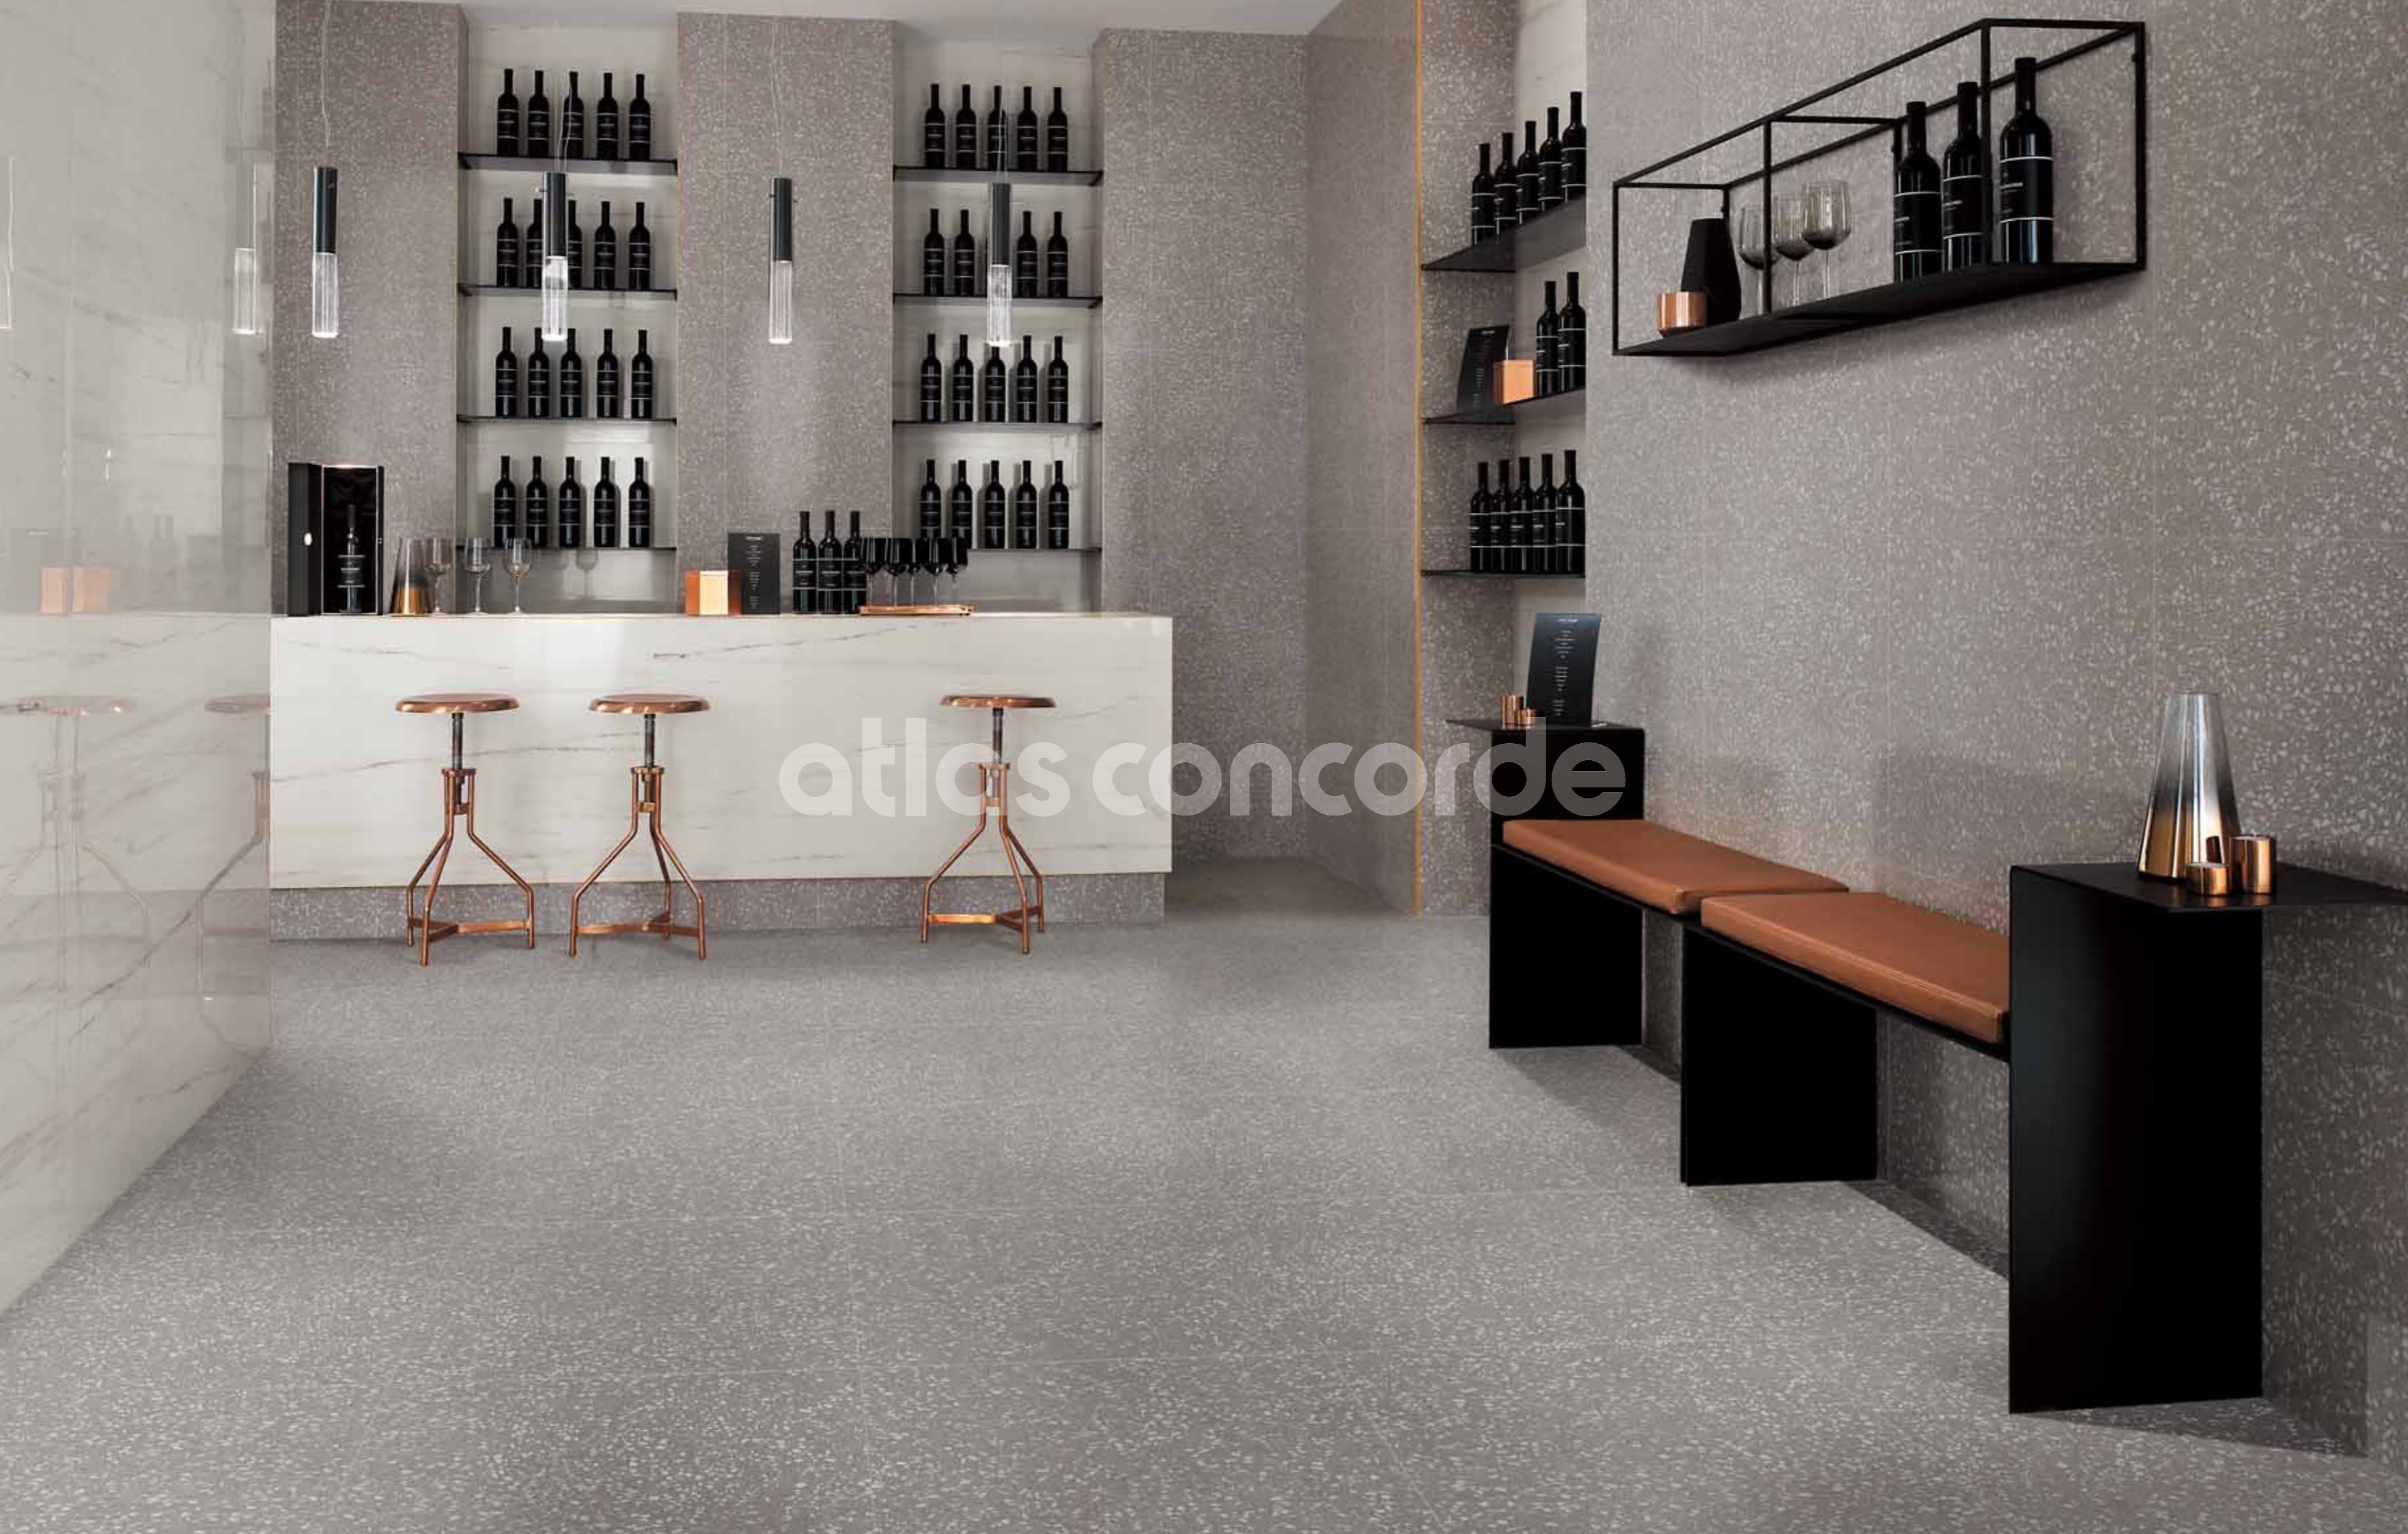

atlas concorde

MARVEL GEMS

LOUNGE BAR

MARVEL GEMS ITEMS
PORCELAIN TILES
Marvel Terrazzo Pearl Matt

MARVEL STONE ITEMS
PORCELAIN TILES
Marvel Bianco Dolomite

EXCLUSIVE CLASS

Estrema raffinatezza

A modern take on the classic theme of Venetian Terrace adds a touch of class to floors and walls in modern reception and hospitality areas. The porcelain stoneware tiles are proposed in a warm grey flecked with dark brown inserts having a marble effect, which coordinates with tiles from the Marvel project.