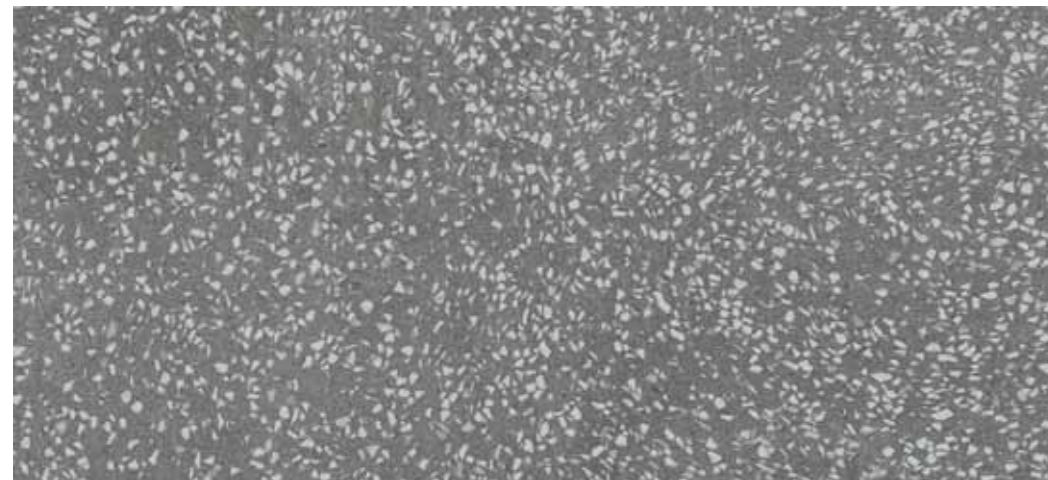

Micromosaico

1,3x1,3 cm
1/2"x1/2"

Marvel Terrazzo Grey 110
50x110 cm - 19⁵/₈"x43¹/₄"