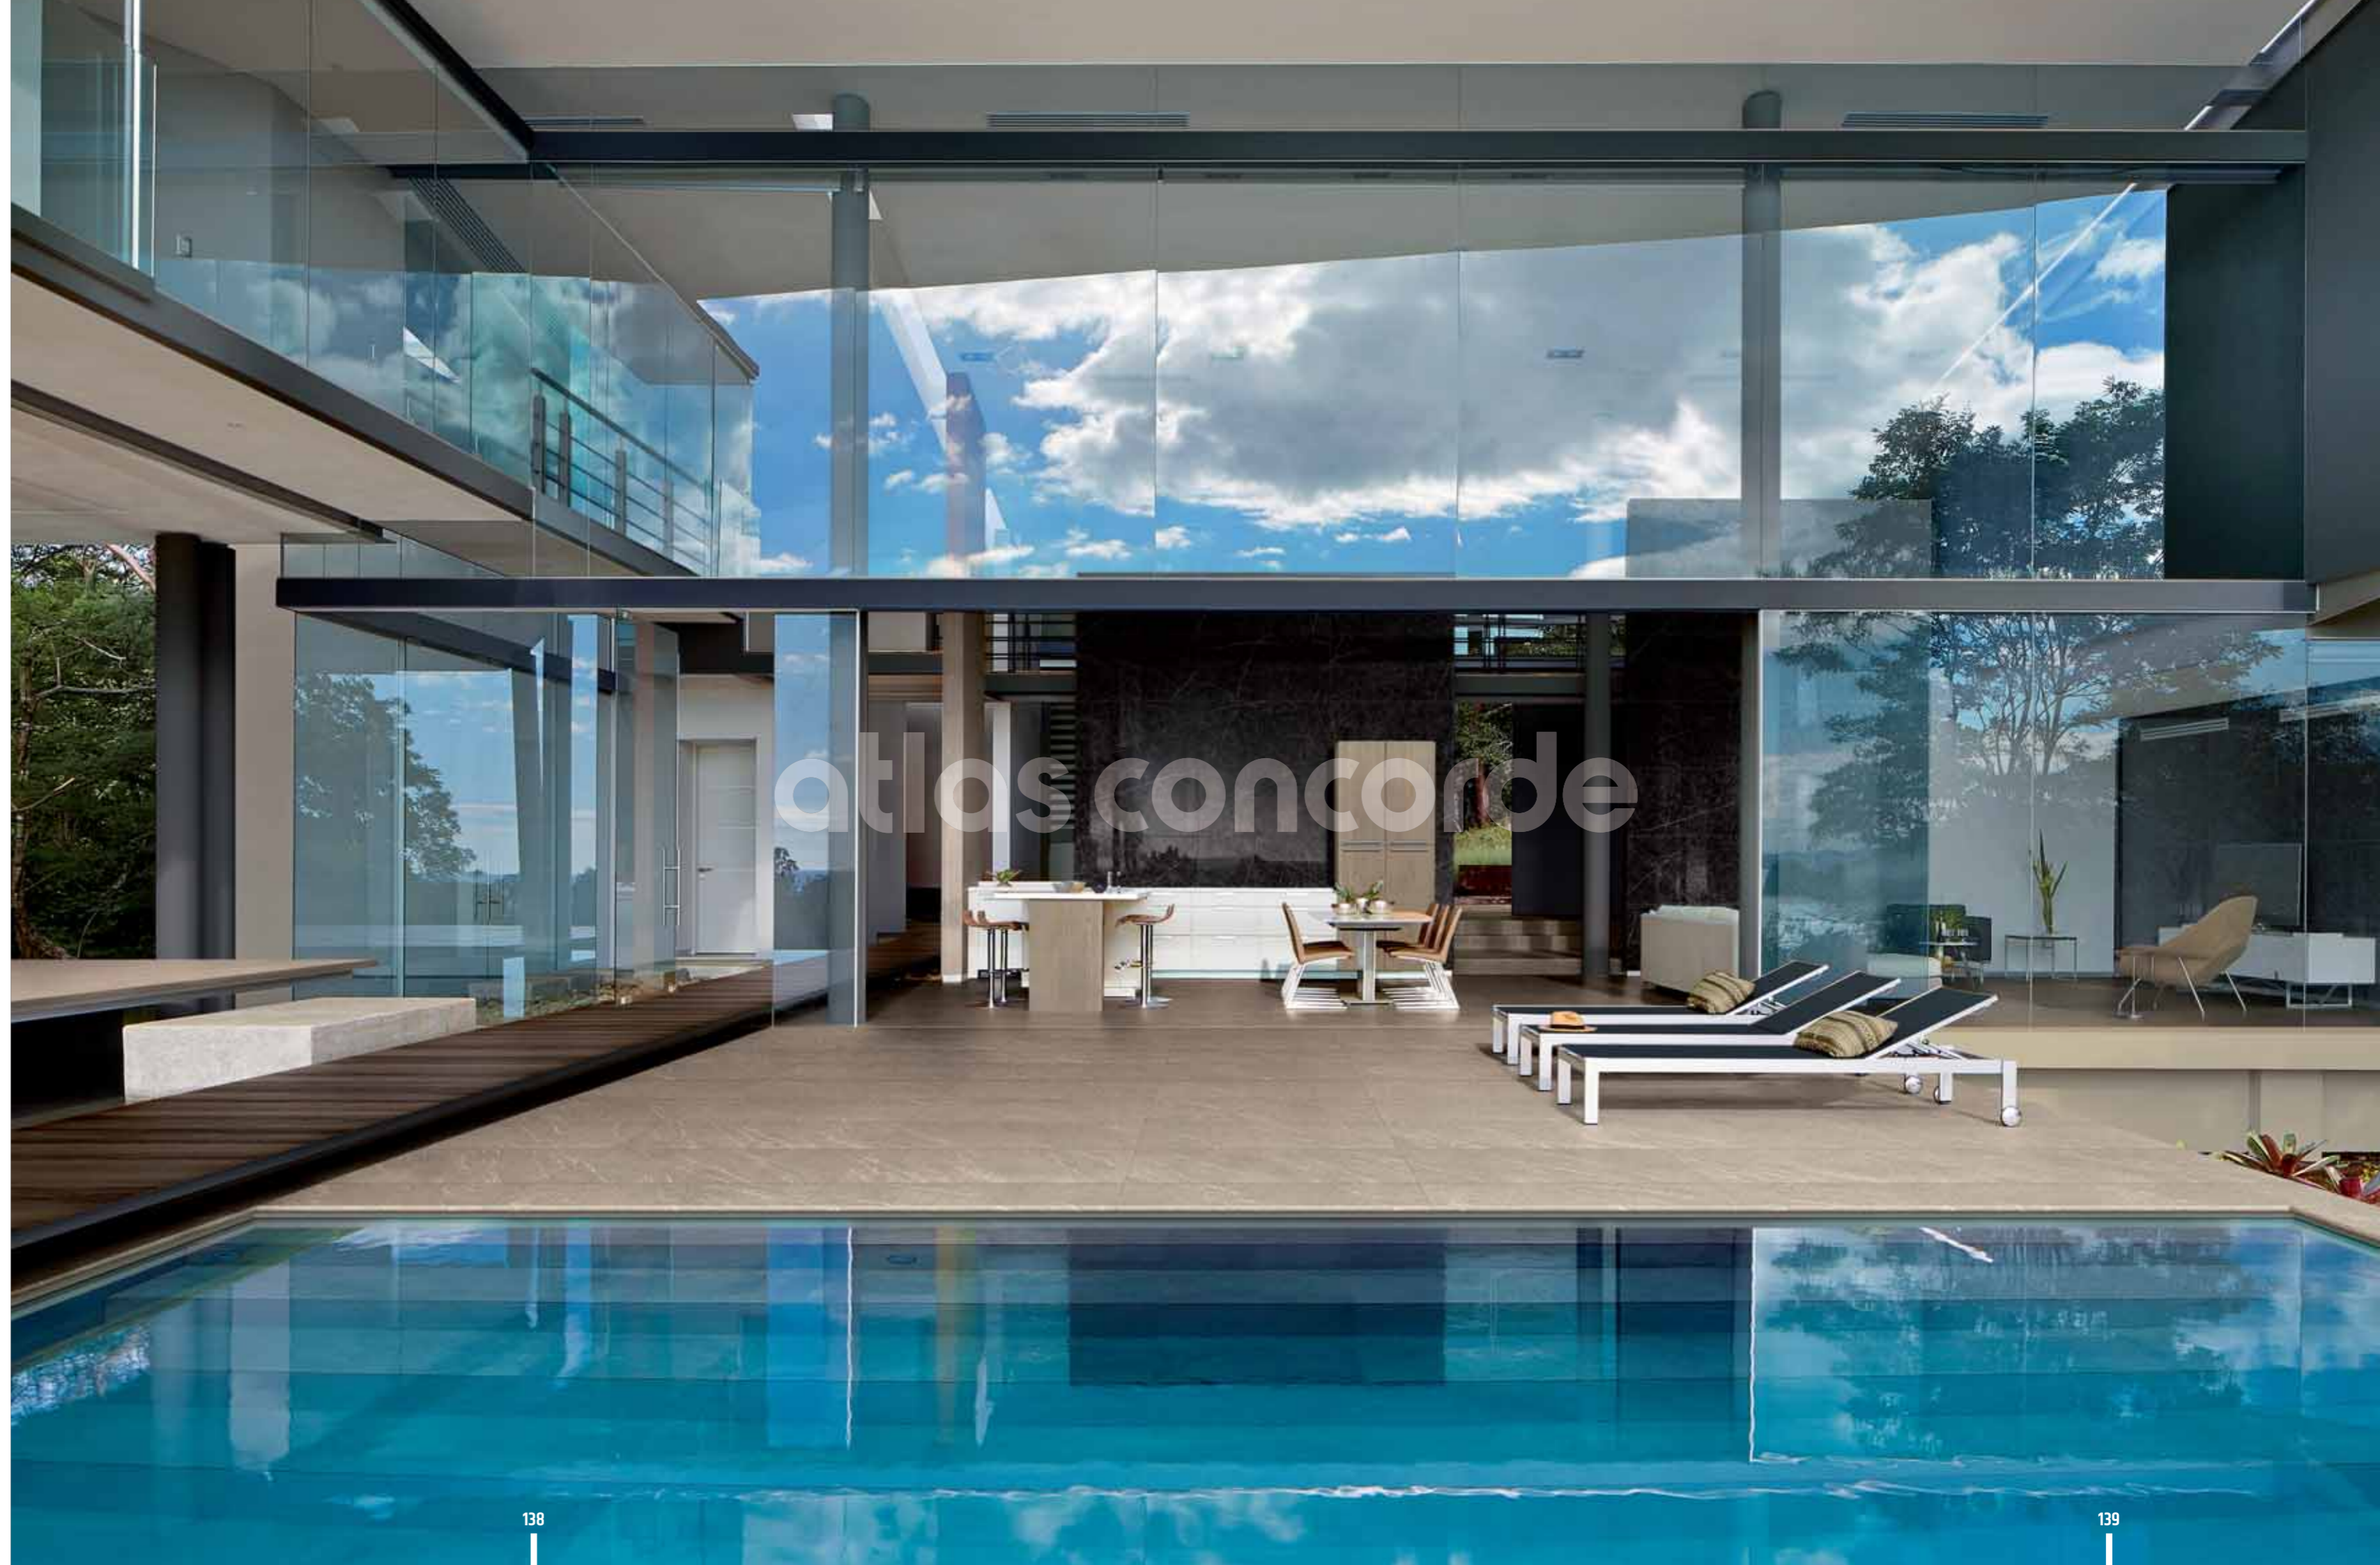

SCENIC INDOORS AND OUTDOORS

INTERNI ED ESTERNI ESPRESSIVI

Stone-effect porcelain tiles proposed in various sizes and finishes to design indoor and outdoor living spaces in a contemporary style. The warm and natural beauty typical of sand-coloured stone is faithfully interpreted in 2 cm (3/4") thick porcelain tiles for outdoor use.

Il gres porcellanato effetto pietra è proposto in diversi formati e finiture per progettare spazi abitativi interni ed esterni dallo stile contemporaneo. Pavimenti per esterni in gres porcellanato in 2 cm di spessore interpretano con realismo l'estetica calda e naturale della pietra nella originale tonalità beige.

M+S

PROJECT
INGOUT VILLA

LOCATION
SYDNEY

MARVELSTONE ITEMS
DESERT BEIGE, NERO MARQUINA