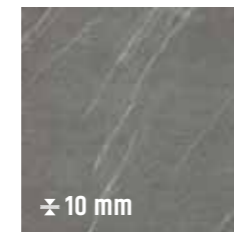

MATT SURFACE

120x240 cm - 47¹/₄"x94¹/₂"

120x120 cm - 47¹/₄"x47¹/₄"

75x150 cm - 29¹/₂"x59"

75x75 cm - 29¹/₂"x29¹/₂"

60x60 cm - 23⁵/₈"x23⁵/₈"

45x90 cm - 17³/₄"x35³/₈"

30x60 cm - 11³/₄"x23⁵/₈"

TEXTURED SURFACE

30x60 cm - 11³/₄"x23⁵/₈"

OUTDOOR PAVING

60x120 cm - 23⁵/₈"x47¹/₄"

60x60 cm - 23⁵/₈"x23⁵/₈"

DESTINATIONS OF USE / DESTINAZIONI D'USO

MEDIUM TRAFFIC
CALPESTIO MEDIO

MODERATE COMMERCIAL AREAS
(restaurants, offices, showrooms, public
restrooms, public offices, hotels, business
lounges, etc. save for obligated pathways)

HEAVY TRAFFIC
CALPESTIO PESANTE

HEAVY COMMERCIAL AREAS
(malls, airports, places of
worship, schools, museums,
squares, hospitals, etc.)

COMMERCIALI PESANTI (mall,
areoporti, luoghi di culto, scuole,
musei, piazze, ospedali etc.)

LASTRA 20E