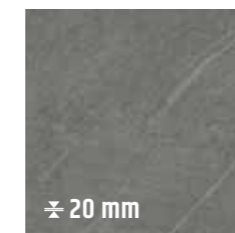

60x60 cm - 23⁵/₈"x23⁵/₈"

DESTINATIONS OF USE / DESTINAZIONI D'USO

MEDIUM TRAFFIC
CALPESTIO MEDIO

MODERATE COMMERCIAL AREAS
(restaurants, offices, showrooms, public
restrooms, public offices, hotels, business
lounges, etc. save for obligated pathways)

HEAVY TRAFFIC
CALPESTIO PESANTE

HEAVY COMMERCIAL AREAS
(malls, airports, places of
worship, schools, museums,
squares, hospitals, etc.)

COMMERCIALI PESANTI (mall,
areoporti, luoghi di culto, scuole,
musei, piazze, ospedali etc.)