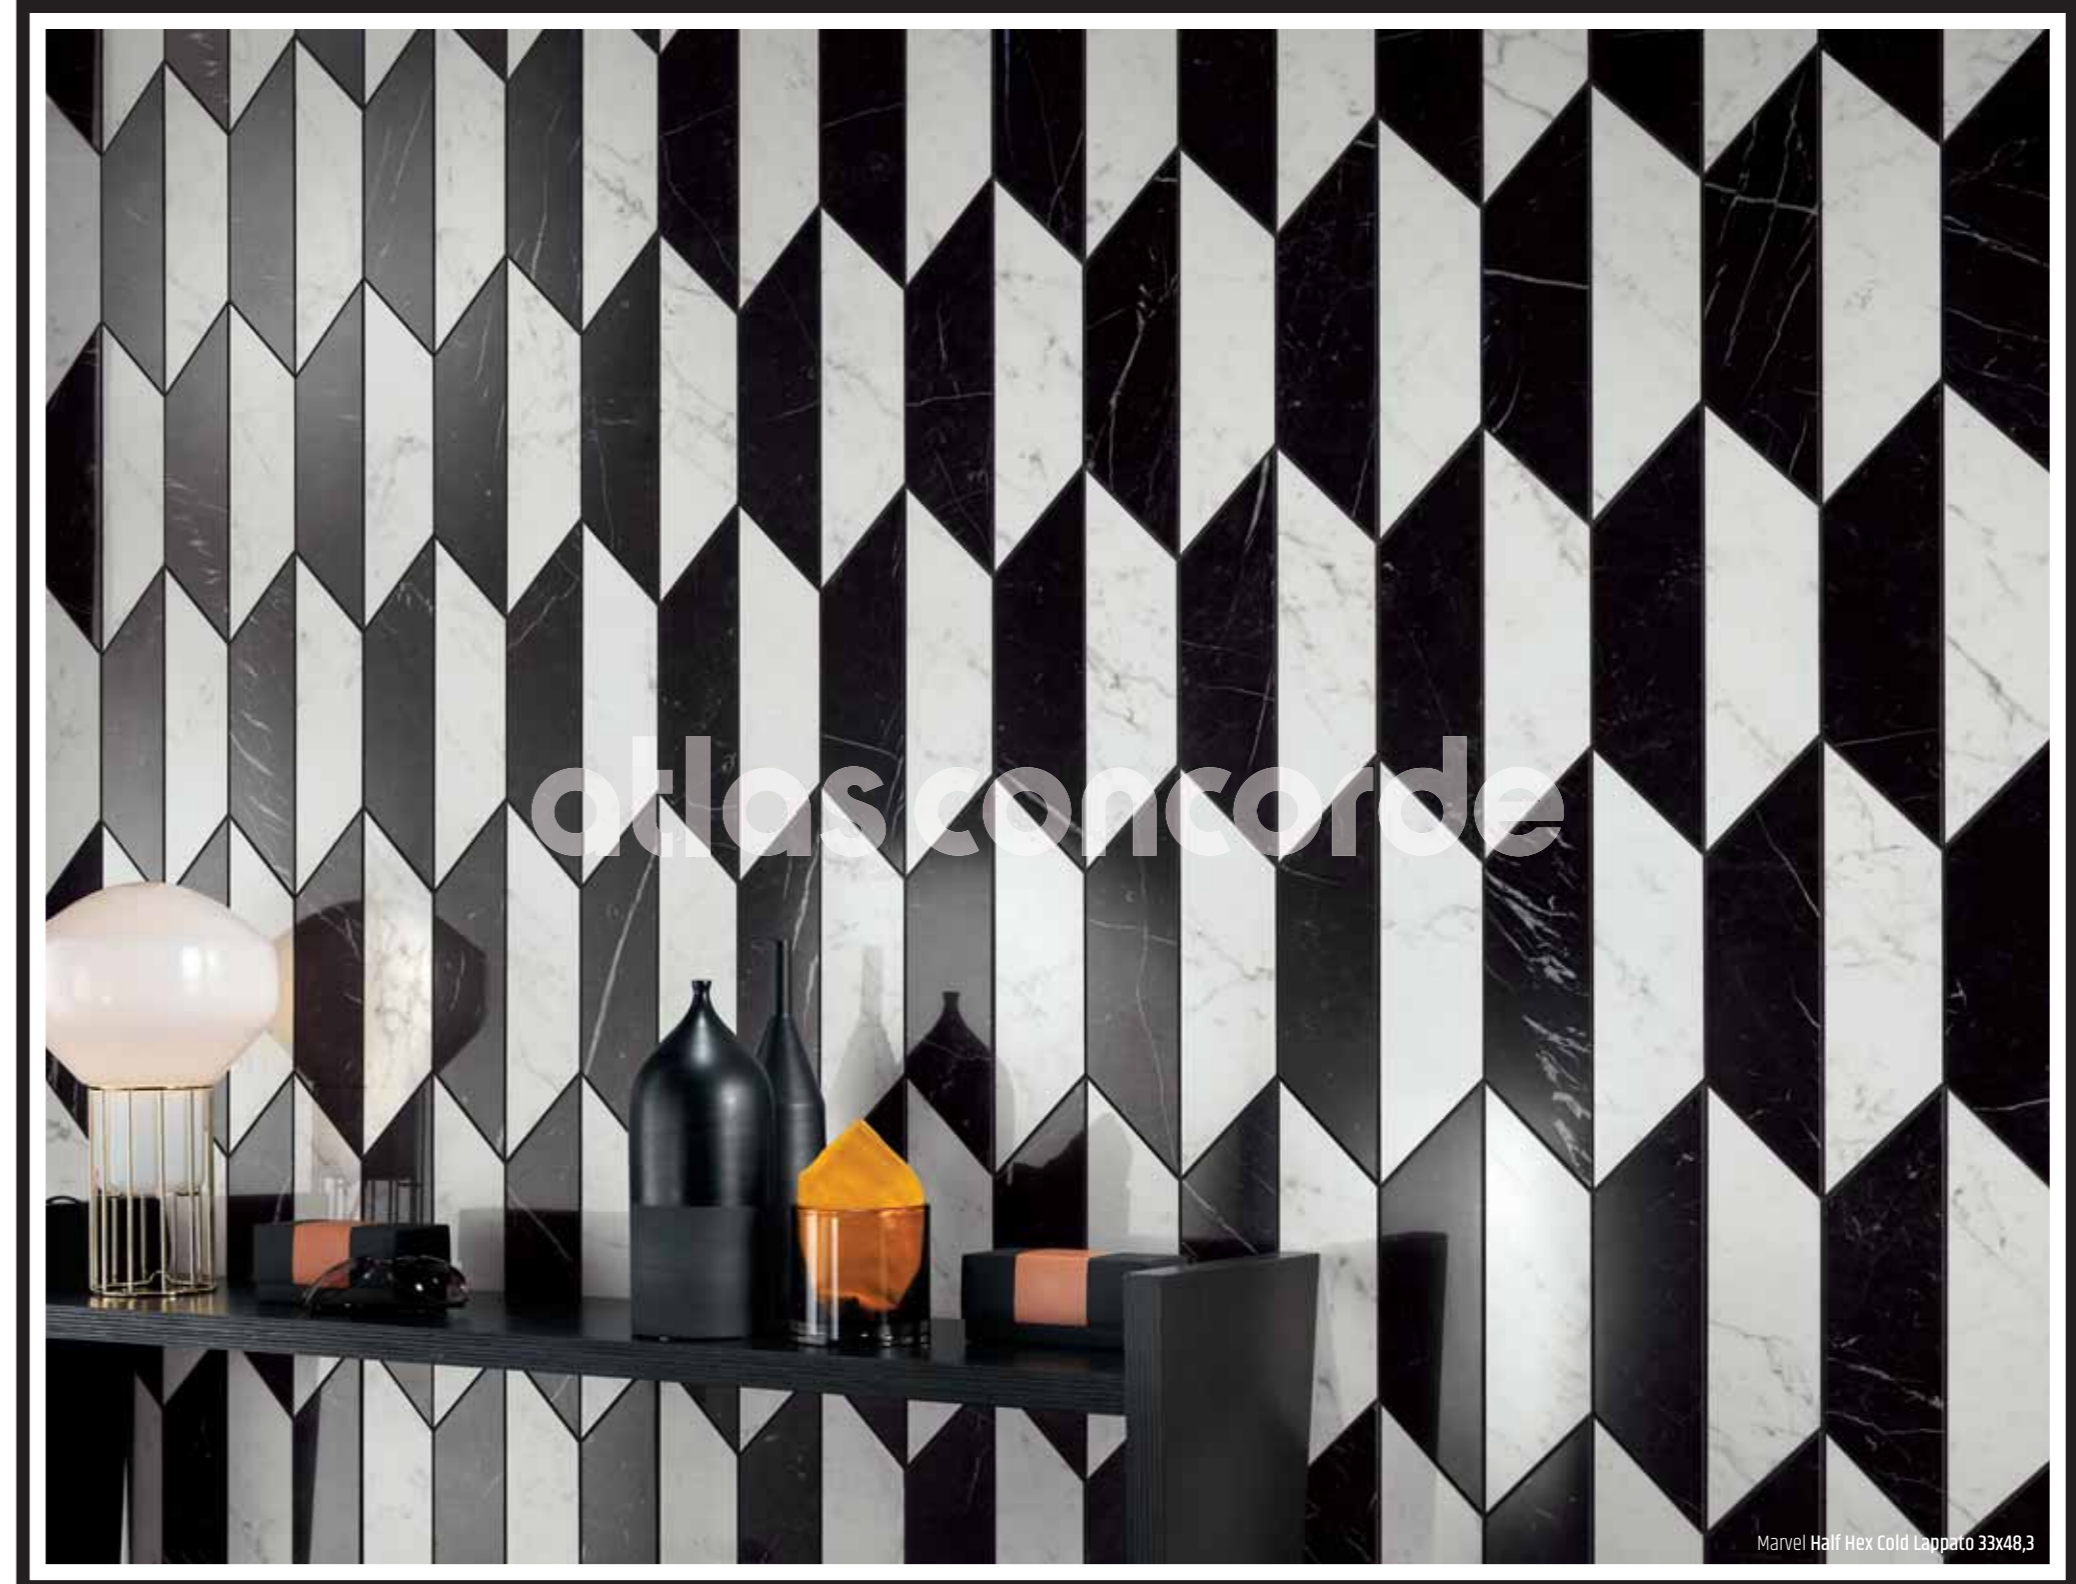

Marvel Half Hex Cold Lappato 33x48,3

MARBLE LOOK

PORCELAINTILESDECOR

HALF HEX COLD LAPPATO

33x48,3 cm - 13"x19"

Available in: COLD (Carrara Pure + Nero Marquina)