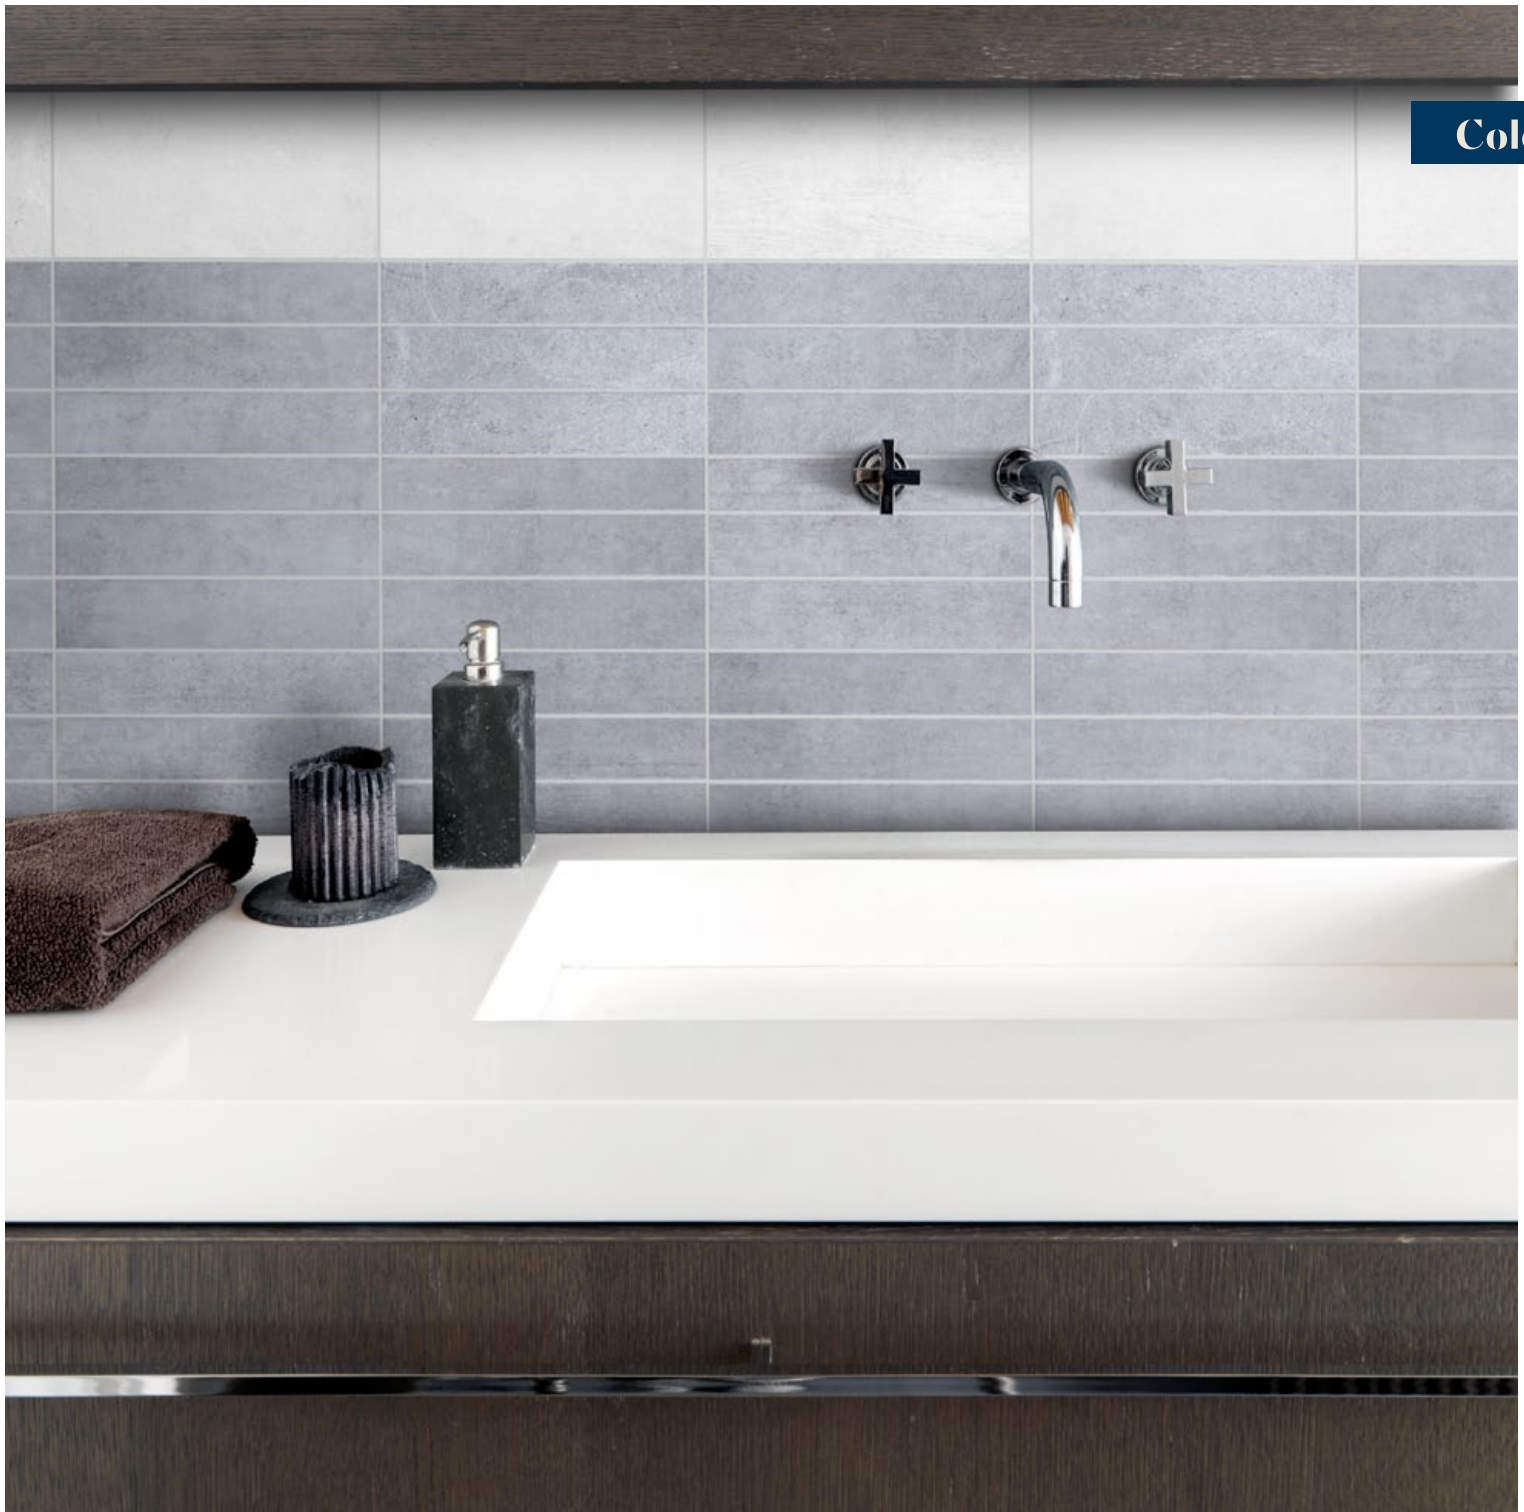

Colorker

STEEL + LIGHT

LIGHT 25 x 40
STEEL Line 25 x 40

STEEL Grip 45 x 45 (R11 B)
STEEL Mosaico 29,5 x 29,5 (R11 C)