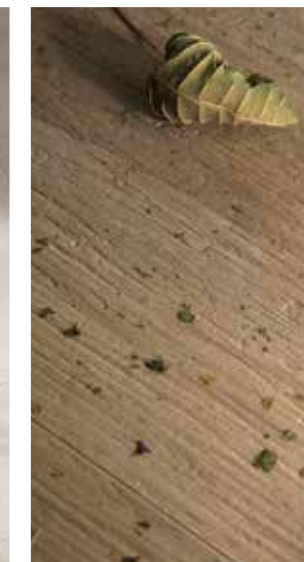

La naturaleza entra en casa y la decora.
Natural Appeal es una serie en gres porcelánico inspirada en las sensaciones, los colores y matices de la madera natural. Con colores cálidos y envolventes, transmite a los ambientes fuerza y vitalidad, calor y armonía. Moderna y versátil, como todas las colecciones en gres porcelánico de Ceramiche Supergres, Natural Appeal es muy práctica, resistente y conserva sus características con el pasar del tiempo. Elegante y acogedora, viste cualquier tipo de ambiente con encanto natural.